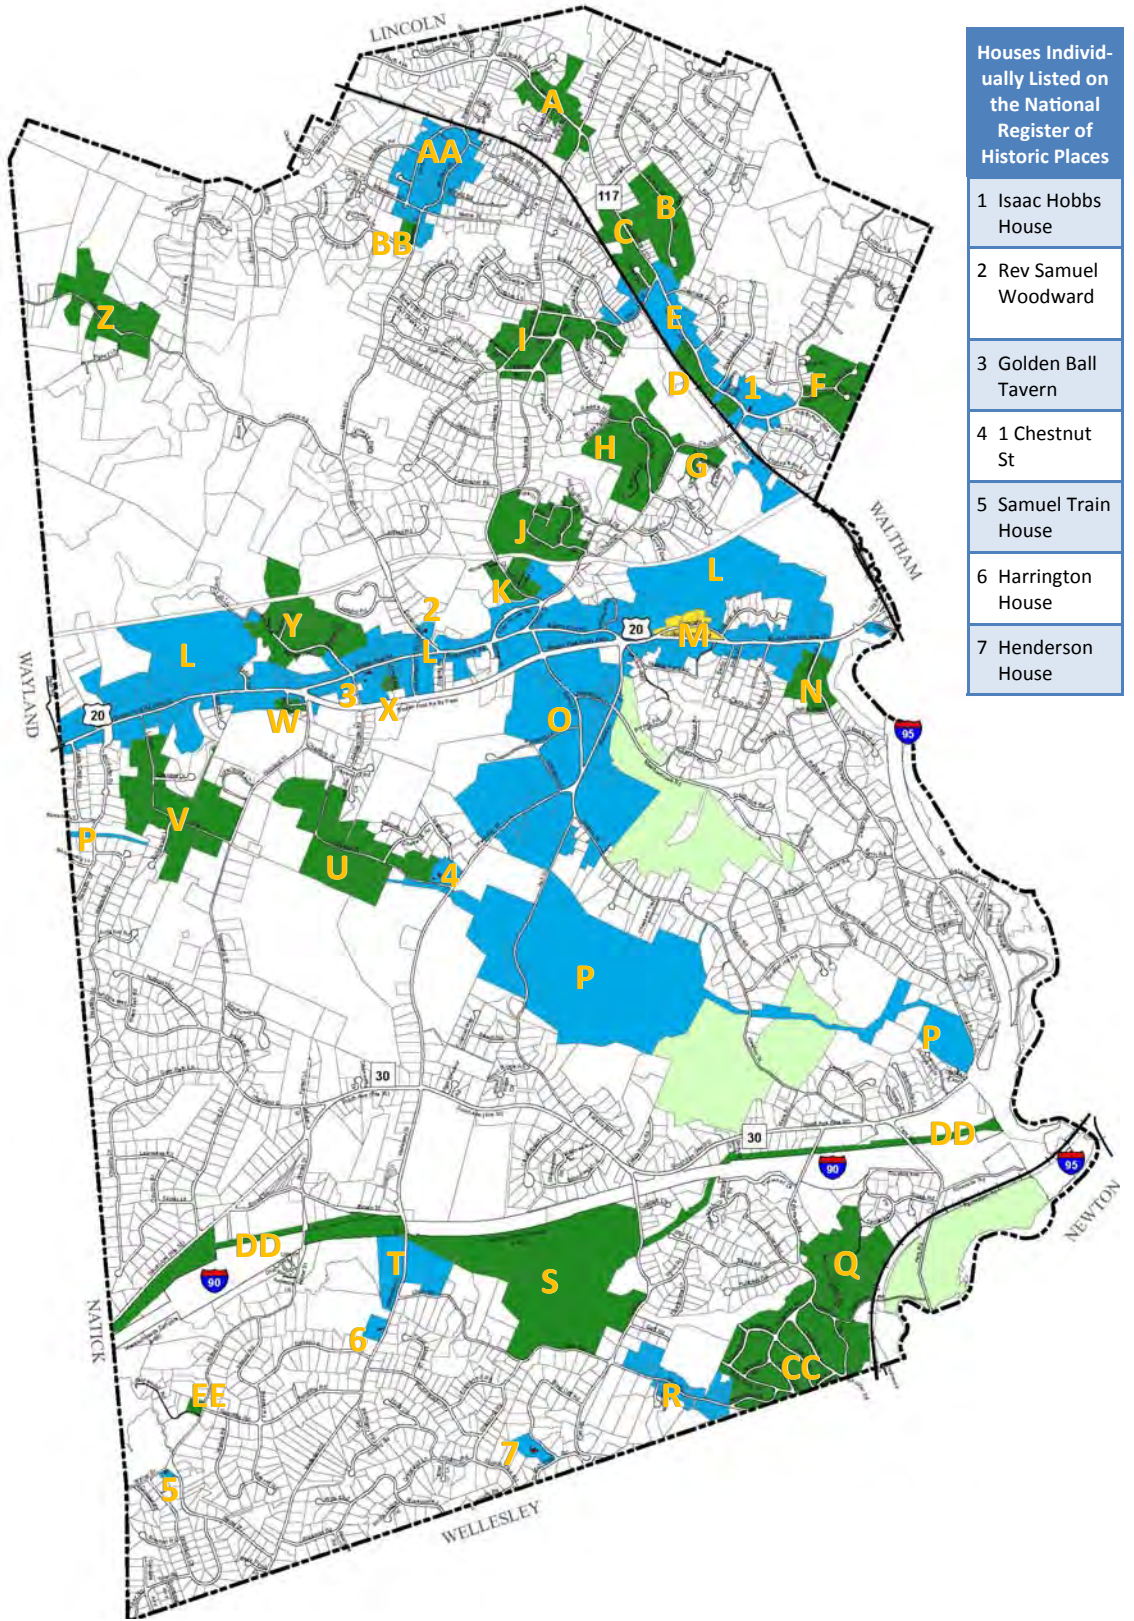

KEY	
HA = Historic Area	
HD = Historic District	
LHD = Local Historic District	
A	North Village HA
B	Spruce Hill Rd HA
C	North Ave HA
D	Kendal Green HA
E	Kendal Green HD
F	Kendal Common HA
G	Church St/Coburn HA
H	Webster Hill HA
I	Pincroft Subdiv. HA
J	Pigeon Hill HA
K	Lower Conant Rd HA
L	Boston Post Rd HD
M	Crescent St LHD
N	Summer St HA
O	Case's Corner HD
P	Water Supply System of Met. Boston HD
Q	Orchard Ave HA
R	Glen Rd HD
S	Norumbega Res. HA
T	Wellington Farm/ Gateways HD
U	Chestnut St HA
V	Love Ln HA
W	Irving Rd HA
X	Jones Rd HA
Y	Warren Ave HA
Z	Sudbury Rd HA
AA	Silver Hill HD
BB	Silver Hill HA
CC	Chiltern Hundreds HA
DD	Hultman Aqueduct HA
EE	Mordecai Leadbetter House and Barn HA

Houses Individually Listed on the National Register of Historic Places	
1	Isaac Hobbs House
2	Rev Samuel Woodward
3	Golden Ball Tavern
4	1 Chestnut St
5	Samuel Train House
6	Harrington House
7	Henderson House

Legend

- Town Line
- Golf Course
- National Register, Individual Listings
- Historic Information**
 - Historic Area
 - Local Historic District
 - National Register Historic District

Map 5A
Historic Resources