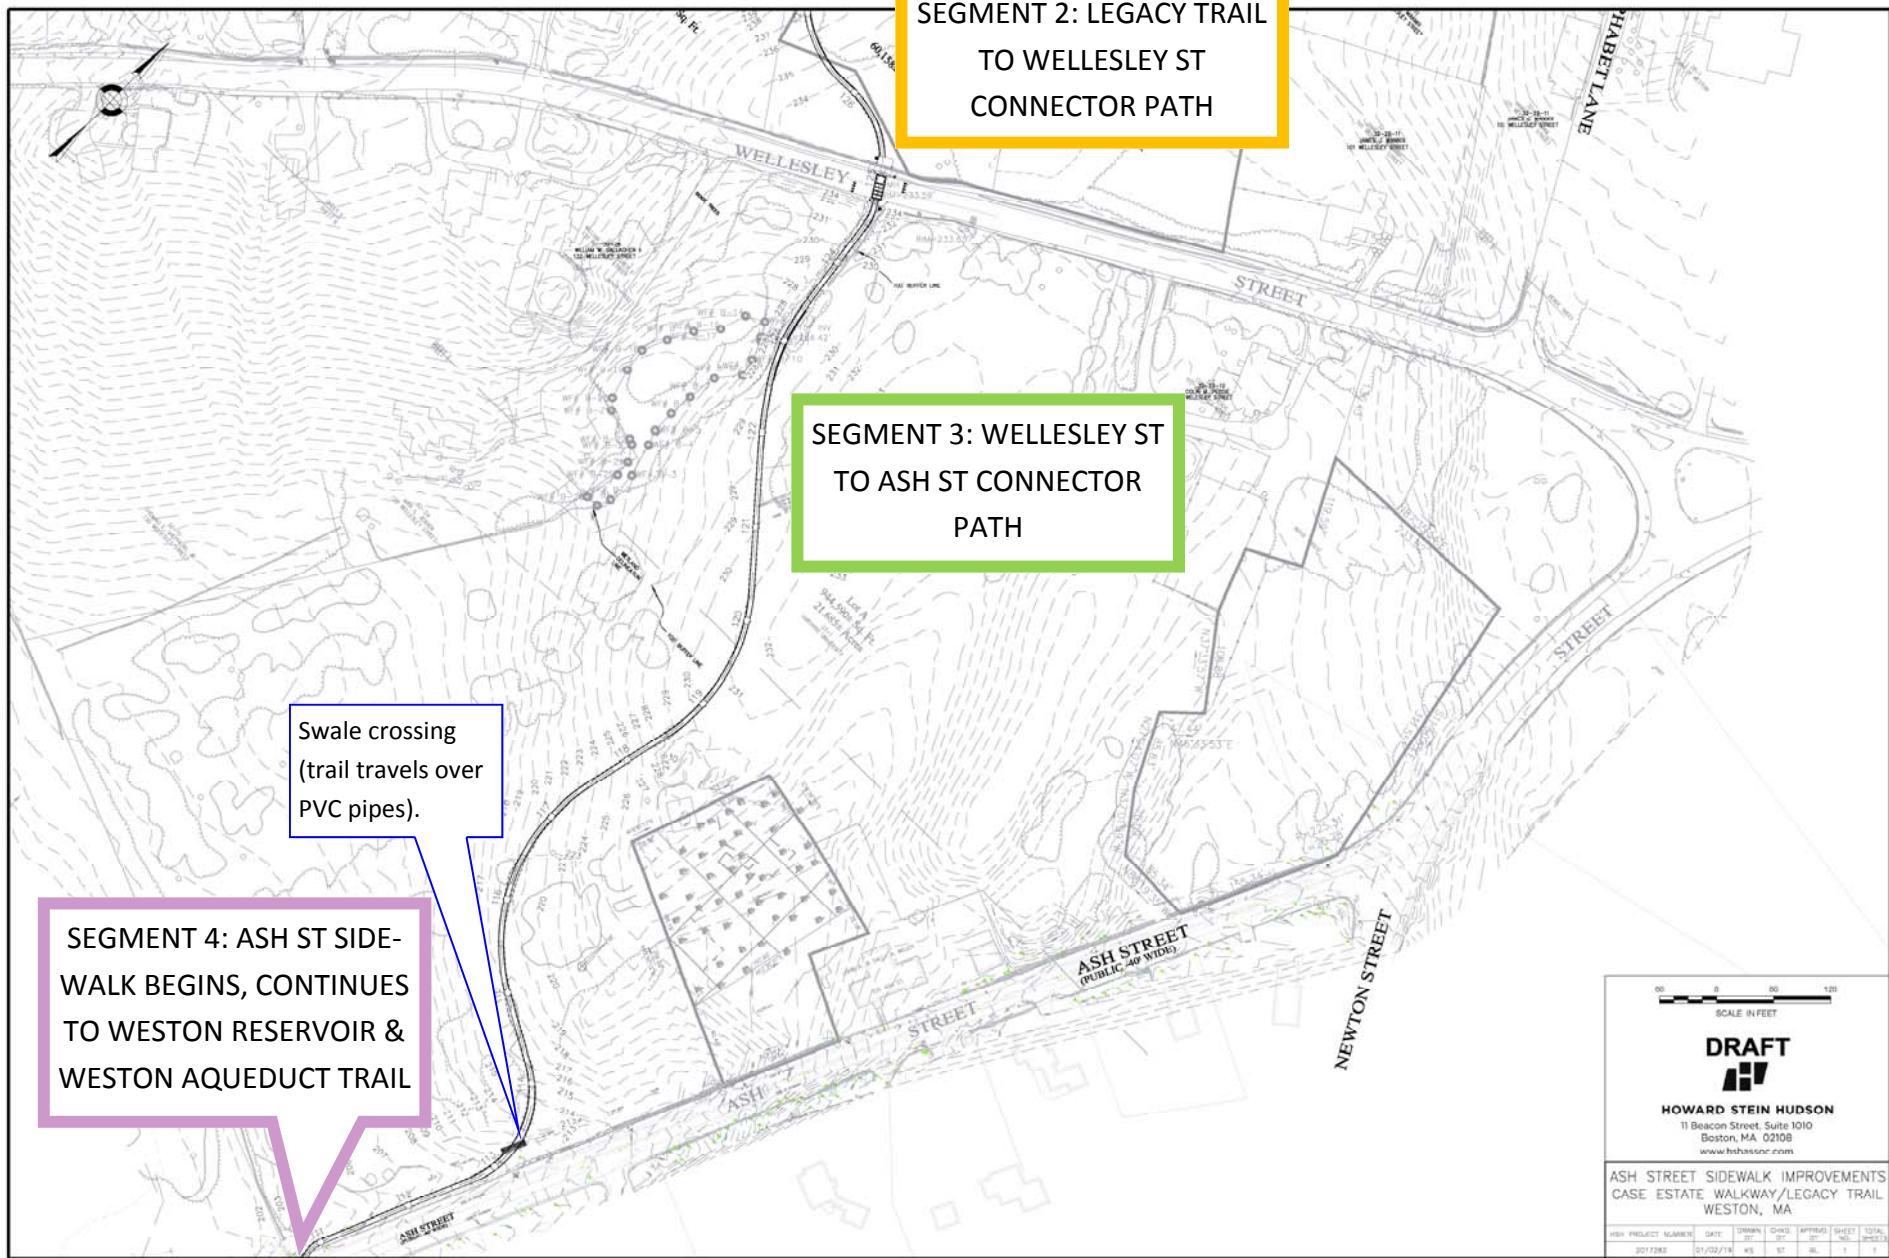

SEGMENTS 1 & 2—DESIGN OVERVIEW

Case Estates Legacy Trail and Connector Paths
 MassTrails Grant Application
 Town of Weston Conservation Commission
 February 1, 2019

SEGMENTS 3 & 4—DESIGN OVERVIEW

Case Estates Legacy Trail and Connector Paths
 MassTrails Grant Application
 Town of Weston Conservation Commission
 February 1, 2019